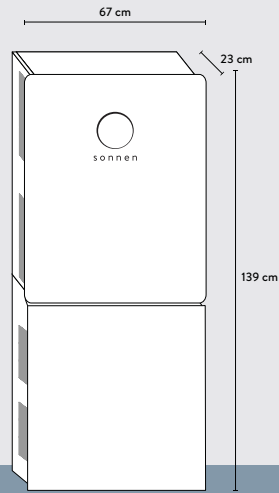

Technical Data sonnenBatterie eco 9.43

	eco 9.43/2,5	eco 9.43/5	eco 9.43/7,5	eco 9.43/10	eco 9.43/12,5	eco 9.43/15
Nominal battery capacity in kWh	2,5	5,0	7,5	10,0	12,5	15,0
Depth of discharge	90%					
Cell technology	LFP (Lithium Iron Phosphate)					
Cabinet option 1 (2,5kWh – 5kWh)						
Weight in kg	58	81	-	-	-	-
Dimensions (H/W/D) in cm	88/67/23	88/67/23	-	-	-	-
Cabinet option 2 (2,5kWh – 10kWh)						
Weight in kg	74	97	120	143	-	-
Dimensions (H/W/D) in cm	139/67/23	139/67/23	139/67/23	139/67/23	-	-
Cabinet option 3 (2,5kWh – 15kWh)						
Weight in kg	85	108	131	154	177	200
Dimensions (H/W/D) in cm	185/67/23	185/67/23	185/67/23	185/67/23	185/67/23	185/67/23
Nominal power (charging/discharging) in W	1.100	2.500	3.300	3.300	3.300	3.300
Max. inverter efficiency	95%					
Max. battery efficiency	98%					
Ambient temperature range	5°C – 30°C					
Dust and water protection	IP 30					
Operating mode	single phase					

Cabinet option 1
Nominal battery capacity:
2,5 – 5,0 kWh

Cabinet option 2
Nominal battery capacity:
2,5 – 10,0 kWh

Cabinet option 3
Nominal battery capacity:
2,5 – 15,0 kWh

Technical Data sonnenBatterie eco 9.43