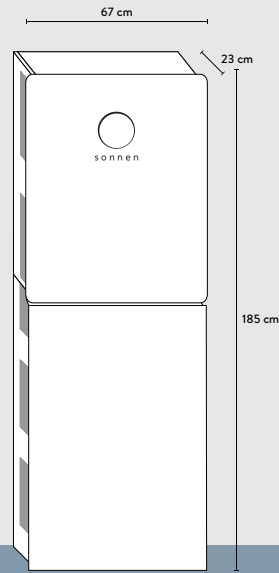

Technical Data sonnenBatterie eco 9.43

	eco 9.43/2,5	eco 9.43/5	eco 9.43/7,5	eco 9.43/10	eco 9.43/12,5	eco 9.43/15
Nominal battery capacity in kWh	2,5	5,0	7,5	10,0	12,5	15,0
Depth of discharge	90%					
Cell technology	LFP (Lithium Iron Phosphate)					
Cabinet option 1 (2,5kWh – 5kWh)						
Weight in kg	58	81	-	-	-	-
Dimensions (H/W/D) in cm	88/67/23	88/67/23	-	-	-	-
Cabinet option 2 (2,5kWh – 10kWh)						
Weight in kg	74	97	120	143	-	-
Dimensions (H/W/D) in cm	139/67/23	139/67/23	139/67/23	139/67/23	-	-
Cabinet option 3 (2,5kWh – 15kWh)						
Weight in kg	85	108	131	154	177	200
Dimensions (H/W/D) in cm	185/67/23	185/67/23	185/67/23	185/67/23	185/67/23	185/67/23
Nominal power (charging/discharging) in W	1.100	2.500	3.300	3.300	3.300	3.300
Max. inverter efficiency	95%					
Max. battery efficiency	98%					
Ambient temperature range	5°C – 30°C					
Dust and water protection	IP 30					
Operating mode	single phase					

Cabinet option 1
Nominal battery capacity:
2,5 – 5,0 kWh

Cabinet option 2
Nominal battery capacity:
2,5 – 10,0 kWh

Cabinet option 3
Nominal battery capacity:
2,5 – 15,0 kWh

Technical Data sonnenBatterie eco 9.43