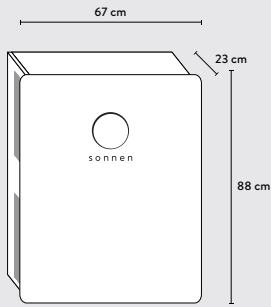

Technical Data sonnenBatterie eco 9.43

	eco 9.43/2,5	eco 9.43/5	eco 9.43/7,5	eco 9.43/10	eco 9.43/12,5	eco 9.43/15
Nominal battery capacity in kWh	2,5	5,0	7,5	10,0	12,5	15,0
Depth of discharge	90%					
Cell technology	LFP (Lithium Iron Phosphate)					
Cabinet option 1 (2,5kWh – 5kWh)						
Weight in kg	58	81	-	-	-	-
Dimensions (H/W/D) in cm	88/67/23	88/67/23	-	-	-	-
Cabinet option 2 (2,5kWh – 10kWh)						
Weight in kg	74	97	120	143	-	-
Dimensions (H/W/D) in cm	139/67/23	139/67/23	139/67/23	139/67/23	-	-
Cabinet option 3 (2,5kWh – 15kWh)						
Weight in kg	85	108	131	154	177	200
Dimensions (H/W/D) in cm	185/67/23	185/67/23	185/67/23	185/67/23	185/67/23	185/67/23
Nominal power (charging/discharging) in W	1.100	2.500	3.300	3.300	3.300	3.300
Max. inverter efficiency	95%					
Max. battery efficiency	98%					
Ambient temperature range	5°C – 30°C					
Dust and water protection	IP 30					
Operating mode	single phase					

Cabinet option 1
Nominal battery capacity:
2,5 – 5,0 kWh

Cabinet option 2
Nominal battery capacity:
2,5 – 10,0 kWh

Cabinet option 3
Nominal battery capacity:
2,5 – 15,0 kWh

Technical Data sonnenBatterie eco 9.43